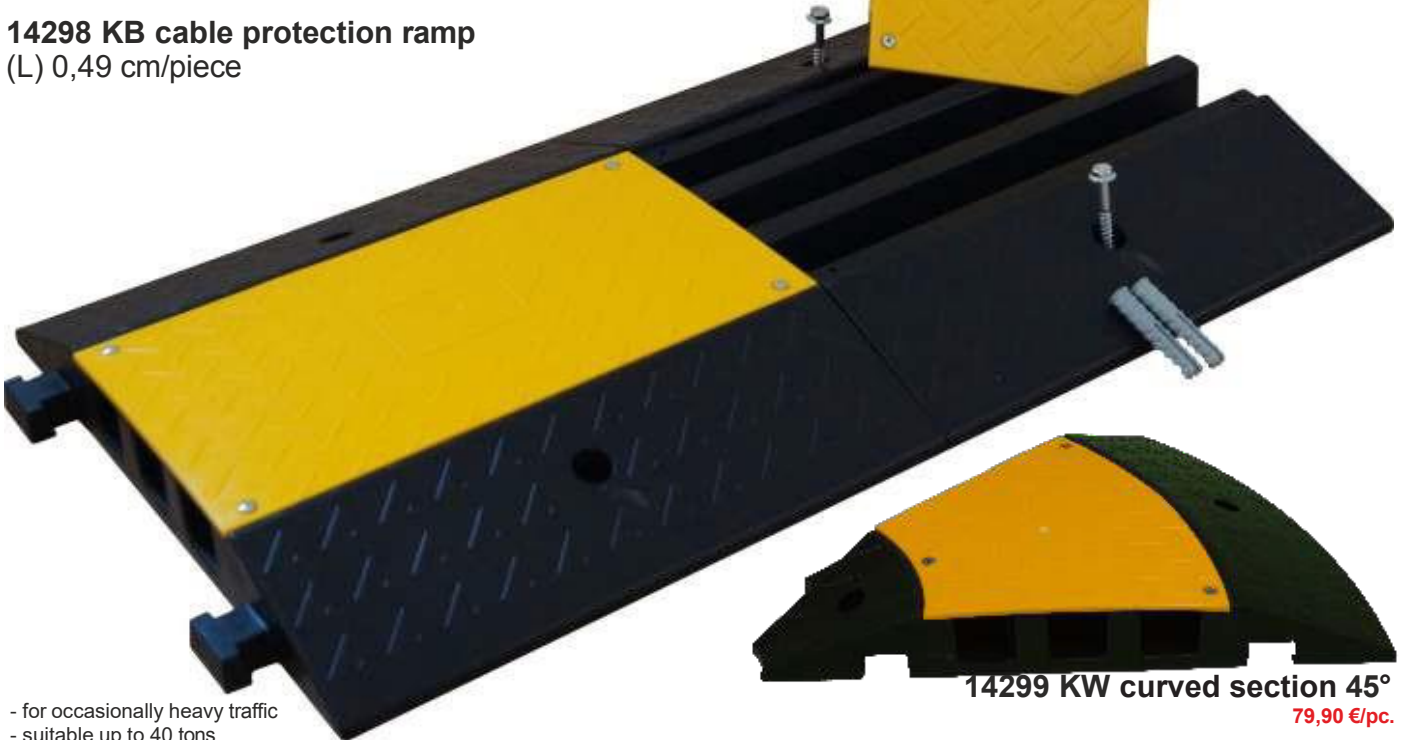

Fixing holes allow you to bolt on the cable protection ramp

13259 S2 Screw kit
for cable protection ramps
2 x 13159 SC

13159 SC Screw
10/16 mm, 0,07 kg

Locked by screws

14298 KB cable protection ramp
(L) 0,49 cm/piece