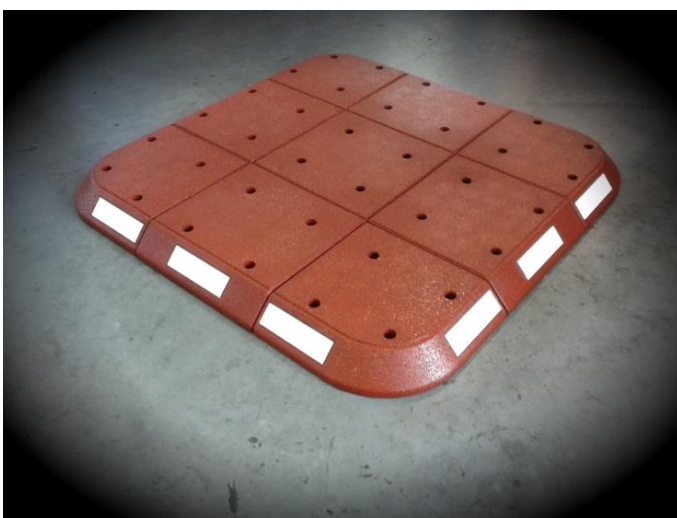

Cable Protection Ramp

Omejevalci iz vulkanizirane gume - glej CENIK 3