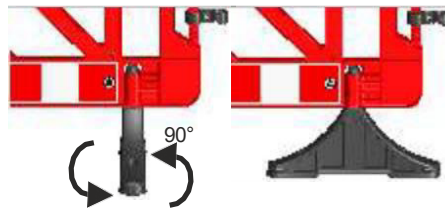

Safety Barrier

- 12510 RW Safety Barrier red
- 12510 GW Safety Barrier yellow
- 12510 BW Safety Barrier blue
- 12510 WW Safety Barrier white

PPC Safety Barrier with hinged connectors
2 reflective warning signs 120 x 1000 mm
(H)1000 mm, (L)1500 mm, 12,6 kg

PVC feet with fixing holes to bolt in place
Safety Barrier packaging unit 2 pieces: 115,90 €/pc.
Safety Barrier packaging unit 20 pieces: 106,90 €/pc.

13459 S4 screw kit
4 x 13159 SC
7,20 €/kit