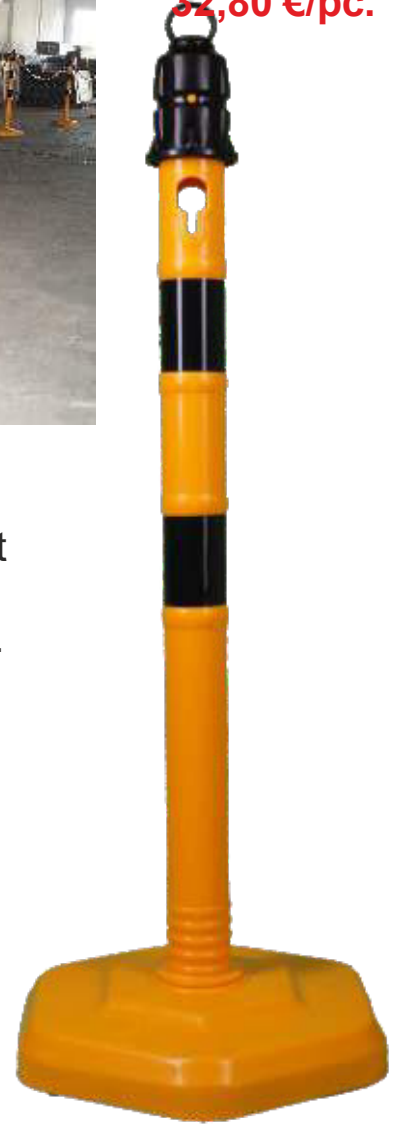

12403 SG MultiMax Post
63x1000 mm, PPC, 4,0 kg
2 black tapes
32,80 €/pc.