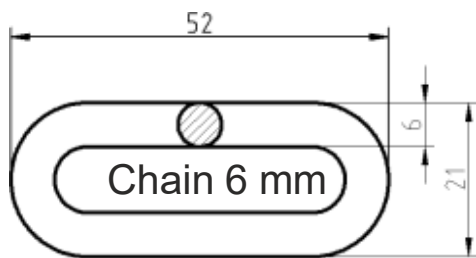

20199 RW Plastic Chain 6 mm red-white 1,95 €/m
20199 GS Plastic Chain 6 mm yellow-black 1,95 €/m