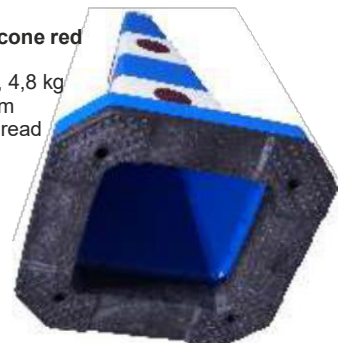

Traffic Cones PPC

reflectors

more signs
with M 36 thread
at page 37