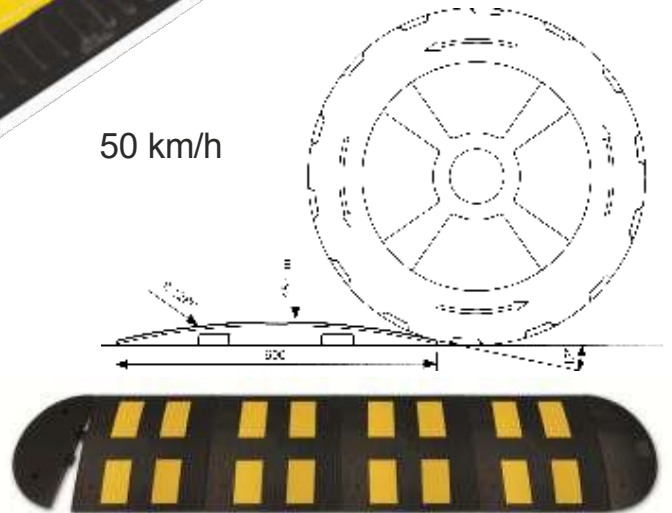

with plasticised PVC-sheathing
yellow reflective markings

50 km/h

13159 SC Screw
10/16 mm

13459 S4 Screw kit
for speed bumps
for one mid-section or two end-cap
4 x 13159 SC

50 km/h

Cable Protection Ramp

Nonslip rubber base