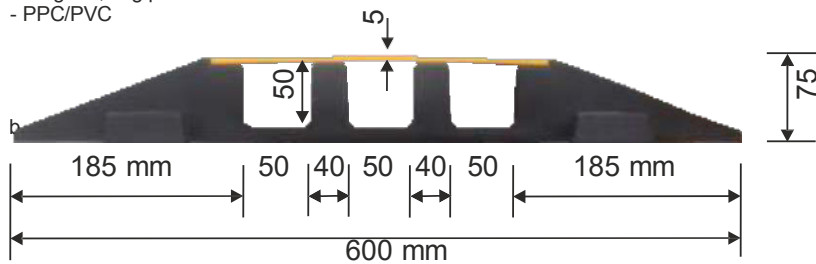

- for occasionally heavy traffic
- suitable up to 40 tons
- recommended maximal speed 6 km/h
- weight 8,7 kg/piece
- PPC/PVC