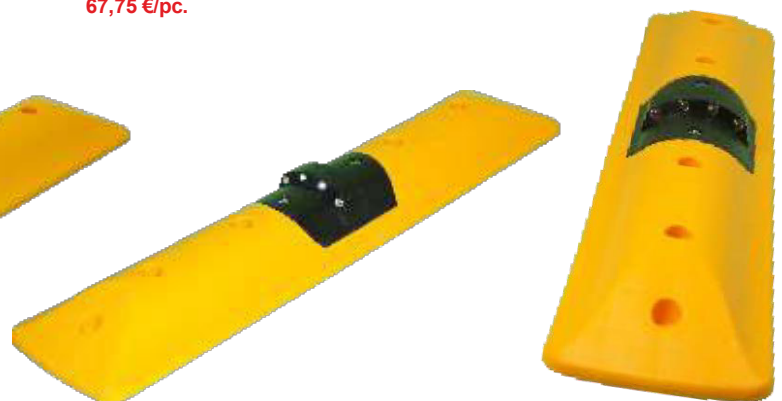

14266 LR Traffic Lane Separator with warning reflector
1000 x 220 x 650 mm, 3,6 kg
109,95 €/pc.

14262 LR Traffic Lane Separator
with 4 cat's eyes in both directions
1000 x 220 x 70 mm, 3,5 kg
67,75 €/pc.