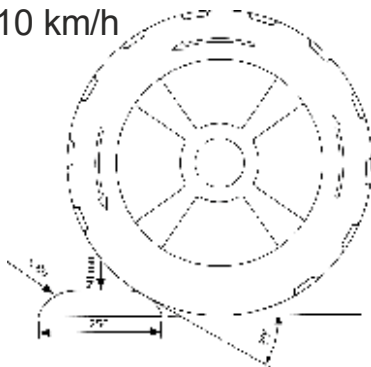

20 km/h

Speed bump 20 km/h
14102 MG mid-section yellow
14102 MS mid-section black
333x300x40 mm, PPC, 1,3 kg
18,90 €/pc.

14103 EG end-cap, yellow
14103 ES end-cap, black
100x300x40 mm, PPC, 0,26 kg
6,90 €/pc.

Speed bump 10 km/h 2,58 m, 14100 SET-258 GSG 154,25 €/pc.
you need 8 x 13459 S4 Screw kit **57,60 €/pc.**

Speed bump 20 km/h 2,53 m, 14102 SET-253 GSG 146,10 €/pc.
you need 8 x 13459 S4 Screw kit **57,60 €/pc.**

10 km/h