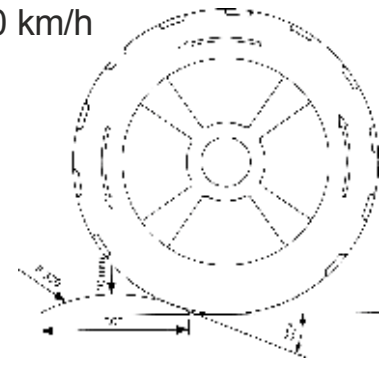

10 km/h

13159 SC Screw
 10/16 mm, 0,07 kg
1,80 €/pc.

13459 S4 Screw kit
 for Speed Bumps
 for one mid-section or two end pieces
 4 x 13159 SC
7,20 €/kit

20 km/h

Speed Bumps

30 km/h

Speed bump 30 km/h
14106 MG mid-section, yellow
14106 MS mid-section, black
 500x400x40 mm, 6,3 kg
 rigid PPC-Core
 with plasticised PVC-sheathing
63,95 €/pc.