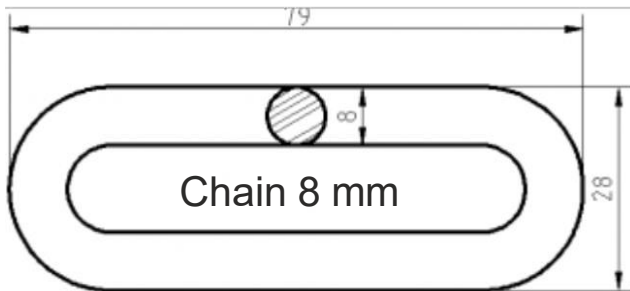

20299 RW Plastic Chain 8 mm red-white 2,95 €/m
20299 GS Plastic Chain 8 mm yellow-black 2,95 €/m
NEW 20299 SS Plastic Chain 8 mm black 2,95 €/m