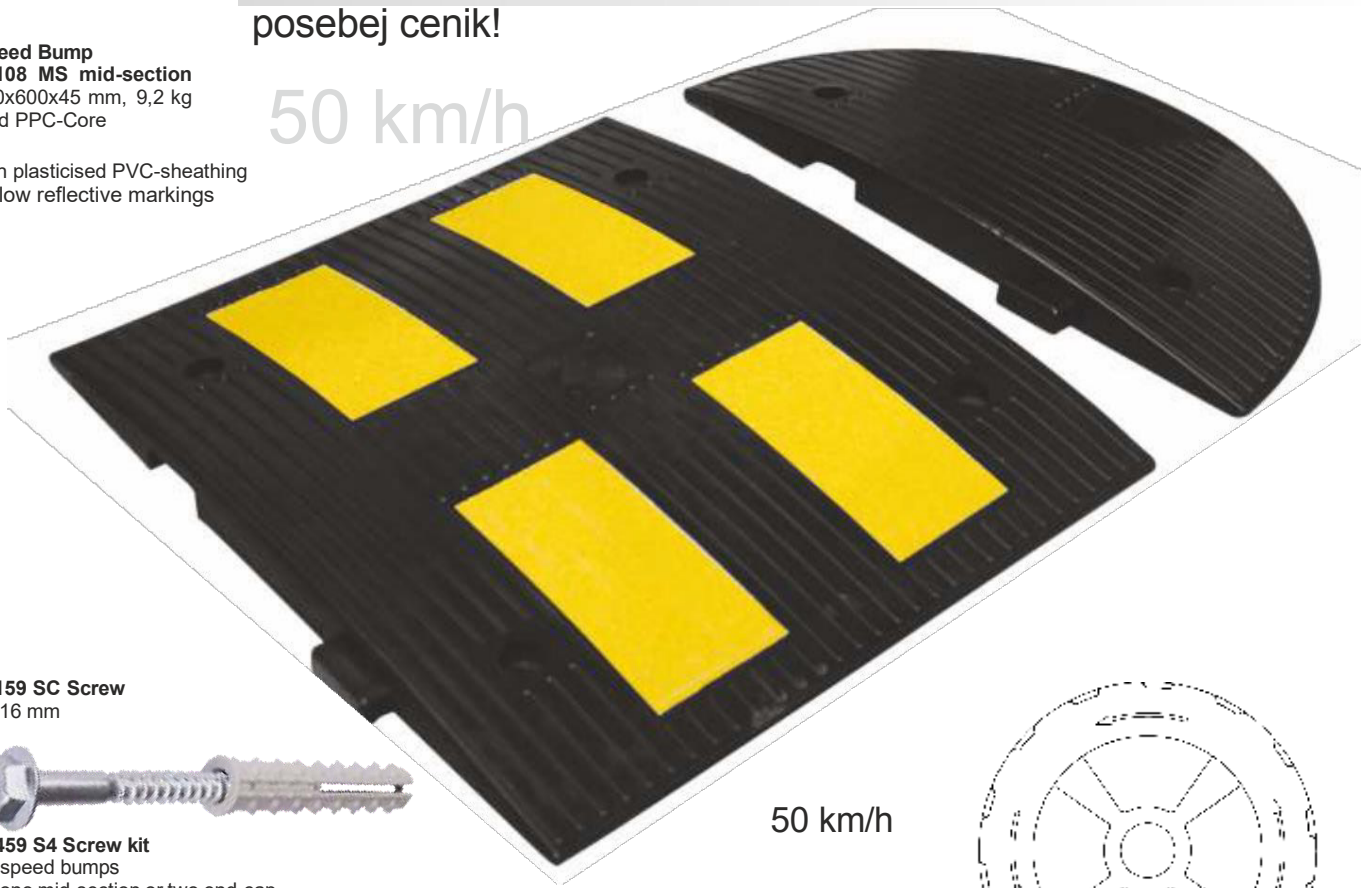

Speed Bumps – za izdeke iz surove vulkanizirane gume imamo posebej cenik!

Speed Bump
14108 MS mid-section
500x600x45 mm, 9,2 kg
rigid PPC-Core

with plasticised PVC-sheathing
yellow reflective markings

50 km/h